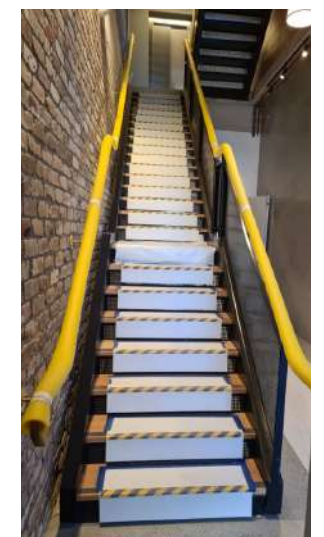

PROTECTA®

Protecta Guard

✓ UV Resistant

✓ Reusable

✓ Stays in place

Simple to install foam edge protectors that stay in place, made to maximise protection for all types of exposed edges.

Key Benefits:

- Highly visible
- Excellent impact protection against scratches and dents
- No need for adhesives - saves cleaning costs
- UV resistant - great for outdoor use

Main Applications:

- Doors and door jambs
- Handrails and balustrades
- Sills and thresholds
- Finished/sensitive edges
- Pillars and columns
- Protect people from hazards (i.e. scaffolding).

Code

Dimensions