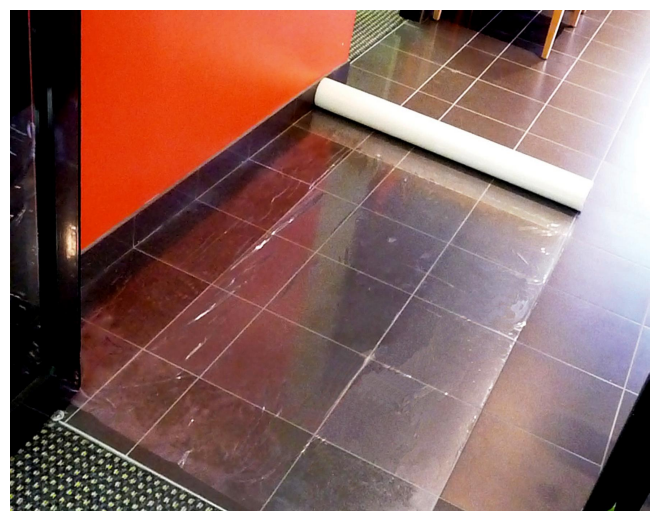

PROTECTA®

Protecta Film Hard Surface

(Mid-Tack)

✓ Easy to Apply

✓ Trip Safe

✓ Allows Visibility

Protecta Film Hard Surface is a specialised adhesive film that is easy to apply, stays securely in place and provides clear, trip-safe protection for hard surfaces like tile, marble, vinyl and laminate

Key Benefits:

- Specialised self-adhesive technology
- Trip safe – stays securely in place
- Lays tight against walls or skirtings to maximise your total protection
- Clear film allows visibility of the surface being protected
- Non-porous (perfect for smooth tiles)

Main Applications:

- Temporary protection for most hard surfaces including; tile, marble and vinyl
- Suitable for laminate surfaces, worktops and certain timber surfaces
- Stable stair protection

Important Information:

- Important information and precautions sheet must be read before use
- Not suitable for painted, coated, treated or heated floors
- Not recommended to leave applied for more than 60 days.

Code	Dimensions
FS5	500mm x 100m Roll
FS10	1000mm x 100m Roll