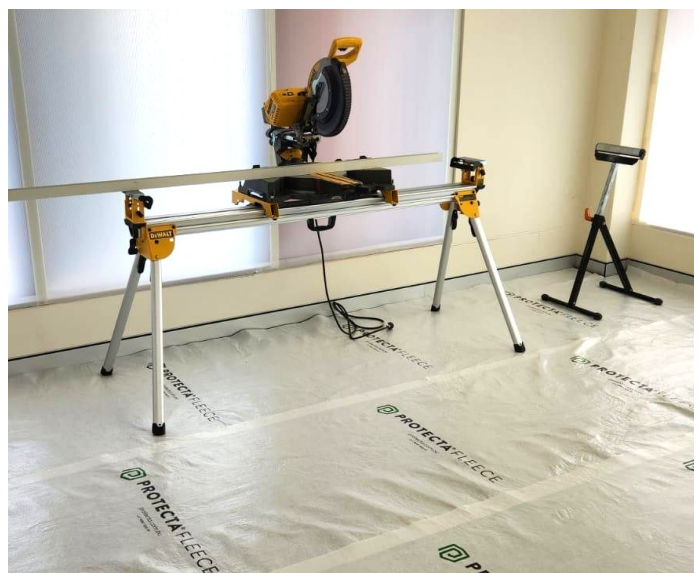

Important Information:

- Not suitable for freshly coated floors.

Code	Dimensions	Colour
PFL1050	1m x 50m roll	White

Temporary surface protection is designed to protect surfaces from superficial damage. Users should ensure that the substrate can take the weight of any equipment or materials being used regardless of protection being in place.