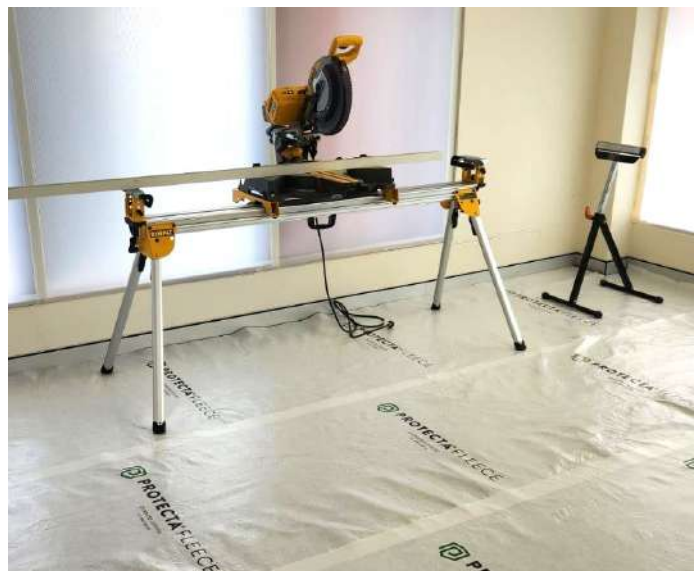

PROTECTA®

Protecta Fleece

- ✓ Quick And Easy To Install
- ✓ Stay in Place
- ✓ Anti-Slip and water resistant

This efficient roll out solution is durable and water resistant, making it ideal for protecting most types of floors and surfaces, including stairs

Key Benefits:

- Practical rolls – easy to transport, handle and install
- Excellent stair protection
- Low tack adhesive backing – stays in place and reduces trip hazards.
- Anti-slip technology – textured surface further prevents slip hazards
- Soft fleece material – prevents abrasions from dirt or grit

Main Applications:

- Multi-functional low tack adhesive protection material suitable for most surfaces including timber floors, vinyl, tiles and carpet
- Can also be used as a soft underlay with heavier rigid protection boards like MDF

Code	Dimensions	Colour
PFL1050	1m x 50m roll	White

Temporary surface protection is designed to protect surfaces from superficial damage. Users should ensure that the substrate can take the weight of any equipment or materials being used regardless of protection being in place.