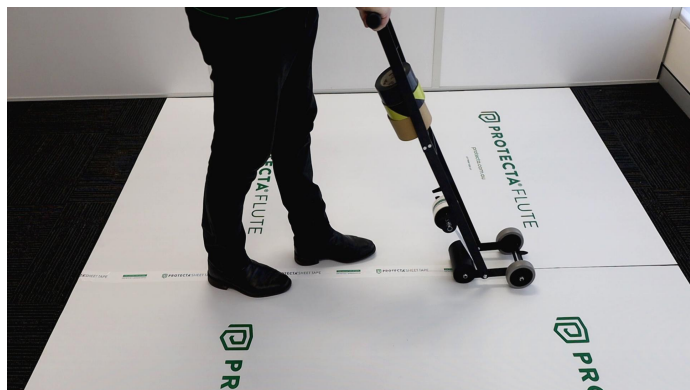

PROTECTA®

Protecta Floor Tape Applicator

✓ Easy to Handle

✓ Rapid Application

✓ Less Labour Intensive

Designed to simplify your workflow, the Protecta Floor Tape Applicator helps to join your floor protection with speed and efficiency.

Key Benefits:

- Straight and consistent tape lines
- Faster tape application
- Ergonomic design for comfortable handling and operation
- Additional rolls able to be stacked on applicator

Main Applications:

- Useful for joining flooring and surface protection
- Suitable for tape on a standard 75mm core, rolls can be applied up to 100mm wide

Code	Colour
PFTA	Black

Temporary surface protection is designed to protect surfaces from superficial damage. Users should ensure that the substrate can take the weight of any equipment or materials being used regardless of protection being in place.