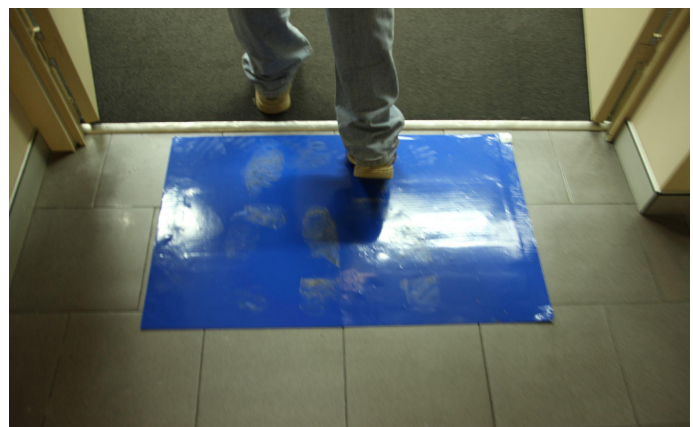

PROTECTA®

Protecta Tack Mat

✓ Saves Cleaning

✓ Trip Safe

✓ Reduces the Spread of Dust

A smart solution to save cleaning and repairs, by restricting the spread of dust, dirt and germs.

Key Benefits:

- 30 peel off layers - lasts longer.
- Low-tack adhesive - traps dirt and dust without adhering to footwear.
- Used with Plastic Base - helps it stay in place.
- Base can be custom branded.

Main Applications:

- Prevents the spread of dirt, dust, and contamination.
- Ideal for sensitive areas including computer room, hospitals, laboratories, shops, offices and homes.

| Code | Dimensions | GSM |
|--------|---------------------|--------------------|
| PM6-B | 913mm x 610mm | Blue |
| PM6-C | 913mm x 610mm | Clear |
| PM9-B | 913mm x 913mm | Blue |
| PM9-C | 913mm x 913mm | Clear |
| PM11-B | 913mm x 1130mm | Blue |
| PMB63 | 940mm x 635mm | White Base for PM6 |
| PMB94 | 940mm x 940mm | White Base for PM6 |
| PMB-C | Custom Branded Base | |

Temporary surface protection is designed to protect surfaces from superficial damage. Users should ensure that the substrate can take the weight of any equipment or materials being used regardless of protection being in place.