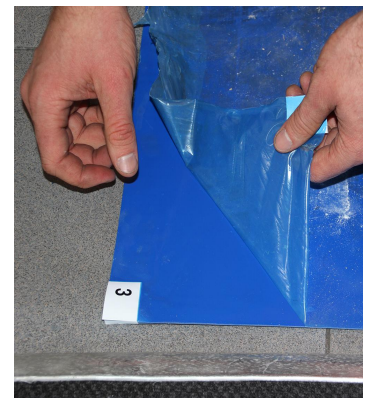

PROTECTA®

Protecta Tack Mat

✓ Saves Cleaning

✓ Trip Safe

✓ Reduces the Spread of Dust

A smart solution to save cleaning and repairs, by restricting the spread of dust, dirt and germs.

Key Benefits:

- 30 peel off layers - lasts longer.
- Low-tack adhesive - traps dirt and dust without adhering to footwear.
- Used with Plastic Base - helps it stay in place.
- Base can be custom branded.

Main Applications:

- Prevents the spread of dirt, dust, and contamination.
- Ideal for sensitive areas including computer room, hospitals, laboratories, shops, offices and homes.

| Code | Dimensions | GSM |
|--------|---------------------|--------------------|
| PM6-B | 913mm x 610mm | Blue |
| PM6-C | 913mm x 610mm | Clear |
| PM9-B | 913mm x 913mm | Blue |
| PM9-C | 913mm x 913mm | Clear |
| PM11-B | 913mm x 1130mm | Blue |
| PMB63 | 940mm x 635mm | White Base for PM6 |
| PMB94 | 940mm x 940mm | White Base for PM6 |
| PMB-C | Custom Branded Base | |

Temporary surface protection is designed to protect surfaces from superficial damage. Users should ensure that the substrate can take the weight of any equipment or materials being used regardless of protection being in place.