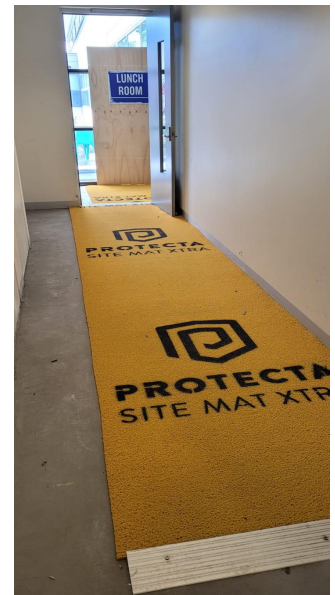

PROTECTA®

Protecta Site Mat XTRA

✓ P4 Slip Rating

✓ Tough and Durable

✓ Conforms to Rough Terrain

Multi-purpose safety mat solution for rugged environments, helping keep site offices and amenities clean.

Key Benefits:

- P4 slip rating
- Easy to roll out
- Weight keeps mat in place
- Captures mud and dirt
- Provides designated walkway and a safe passage over uneven terrain

Main Applications:

- Internal and external use
- Walkway through muddy, wet and sandy areas
- Boot cleaner / doormat