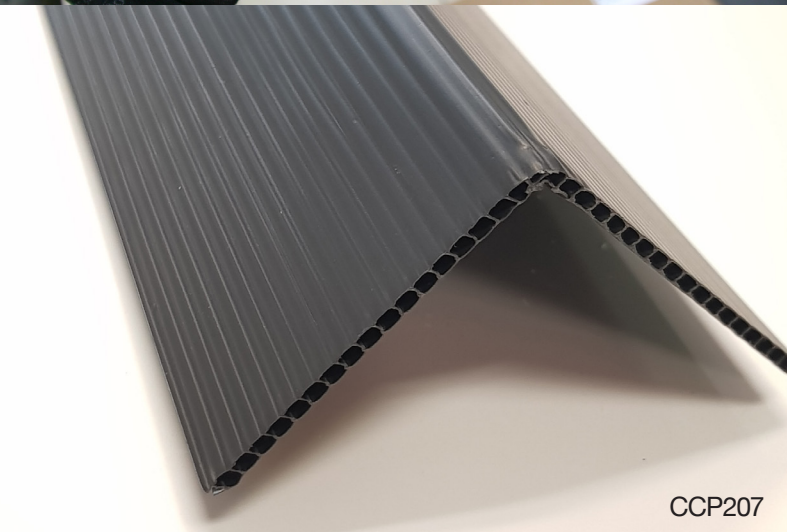

Protecta-Flute Stair & Edge Protection

Stair & Edge Protection

- Protects finished floor surfaces including stair nosings from on-site damage
- Anti- Slip options
- Rubber, flute and cardboard options
- Custom size flute options
- Versatile application

CCP207