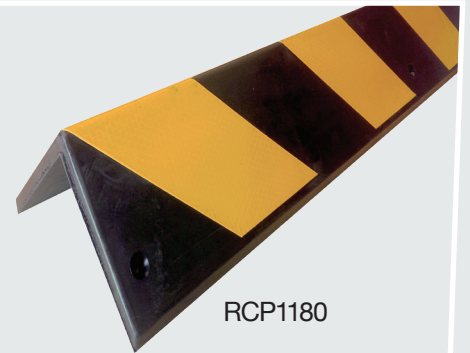

# Protecta-Flute Stair & Edge Protection

## Stair & Edge Protection

- Protects finished floor surfaces including stair nosings from on-site damage
- Anti- Slip options
- Rubber, flute and cardboard options
- Custom size flute options
- Versatile application