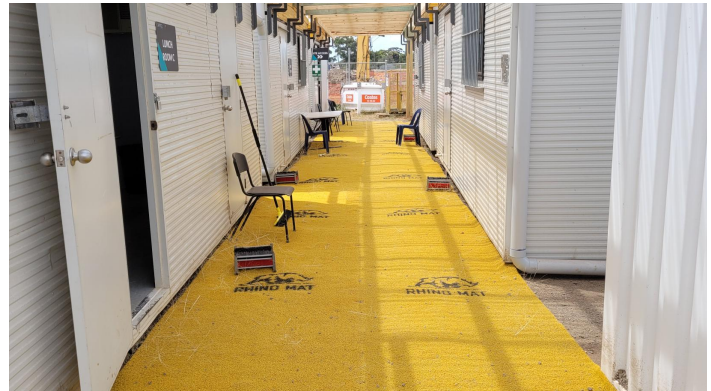

# Protecta Site Mat XTRA

✓ Tough & Durable   ✓ Conforms to Rough Terrain   ✓ P4 Slip Rating

Multi-purpose safety mat solution for rugged environments, helping keep site offices and amenities clean

### Key Benefits:

- P4 slip rating
- Easy to roll out
- Weight keeps mat in place
- Captures mud and dirt
- Provides designated walkway and a safe passage over uneven terrain

### Main Applications:

- Internal and external use
- Walkway through muddy, wet and sandy areas
- Boot cleaner / doormat

| Code       | Dimensions             |
|------------|------------------------|
| RSMX1210-Y | 1.2m x 10m x 13mm roll |
| RSM-PEG    | Fixing pegs (Optional) |